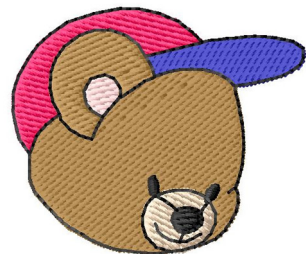

Name: Bear In Hat Machine Embroidery Design

SKU: GSD01-CHG326R

Brand: Grand Slam Designs

Unique Colors: 13 (6 color Stops)

Unique Colors

	Color Name (Color Code)	Manufacturer - Type
	Super White (1001) [No Color Selected]	madeira - rayon
	Dusty Lilac (1263) [No Color Selected]	madeira - rayon
	Crocus (286)	Exquisite - Polyester 1000m

Complete Color Sequence

#		Color Name (Color Code)	Manufacturer - Type
1		Super White (1001) [No Color Selected]	madeira - rayon
2		Super White (1001) [No Color Selected]	madeira - rayon
3		Crocus (286)	Exquisite - Polyester 1000m