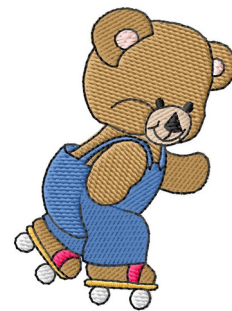

Name: Roller Bear Machine Embroidery Design

SKU: GSD01-CHG313

Brand: Grand Slam Designs

Unique Colors: 13 (8 color Stops)

Unique Colors

	Color Name (Color Code)	Manufacturer - Type
	Super White (1001) [No Color Selected]	madeira - rayon
	Dusty Lilac (1263) [No Color Selected]	madeira - rayon
	Crocus (286)	Exquisite - Polyester 1000m