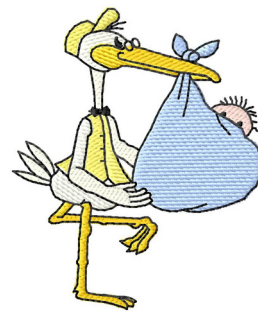

Name: Stork with Baby Machine Embroidery Design

SKU: GSD01-CHG261

Brand: Grand Slam Designs

Unique Colors: 13 (6 color Stops)

Unique Colors

	Color Name (Color Code)	Manufacturer - Type
	Super White (1001) [No Color Selected]	madeira - rayon
	Dusty Lilac (1263) [No Color Selected]	madeira - rayon
	Crocus (286)	Exquisite - Polyester 1000m