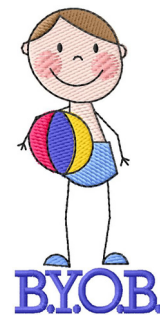

Name: B.Y.O.B

SKU: GSD01-CHG229T1

Brand: Grand Slam Designs

Unique Colors: 13 (9 color Stops)

Unique Colors

	Color Name (Color Code)	Manufacturer - Type
	Super White (1001) [No Color Selected]	madeira - rayon
	Dusty Lilac (1263) [No Color Selected]	madeira - rayon
	Crocus (286)	Exquisite - Polyester 1000m