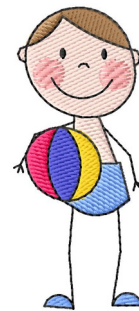

Name: Boy With Ball

SKU: GSD01-CHG229

Brand: Grand Slam Designs

Unique Colors: 13 (8 color Stops)

Unique Colors

	Color Name (Color Code)	Manufacturer - Type
	Super White (1001) [No Color Selected]	madeira - rayon
	Dusty Lilac (1263) [No Color Selected]	madeira - rayon
	Crocus (286)	Exquisite - Polyester 1000m

Complete Color Sequence

#		Color Name (Color Code)	Manufacturer - Type
1		Super White (1001) [No Color Selected]	madeira - rayon
2		Super White (1001) [No Color Selected]	madeira - rayon
3		Crocus (286)	Exquisite - Polyester 1000m