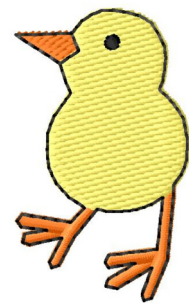

Name: Chick

SKU: GSD01-CHG221R

Brand: Grand Slam Designs

Unique Colors: 13 (3 color Stops)

Unique Colors

	Color Name (Color Code)	Manufacturer - Type
	Super White (1001) [No Color Selected]	madeira - rayon
	Dusty Lilac (1263) [No Color Selected]	madeira - rayon
	Crocus (286)	Exquisite - Polyester 1000m

Complete Color Sequence

#		Color Name (Color Code)	Manufacturer - Type
1		Super White (1001) [No Color Selected]	madeira - rayon
2		Super White (1001) [No Color Selected]	madeira - rayon
3		Crocus (286)	Exquisite - Polyester 1000m