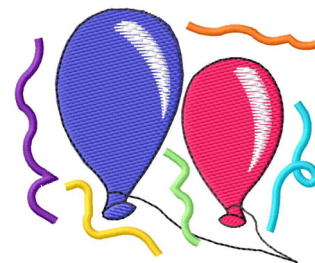

Name: Balloons

SKU: GSD01-CHG218

Brand: Grand Slam Designs

Unique Colors: 13 (9 color Stops)

Unique Colors

	Color Name (Color Code)	Manufacturer - Type
	Super White (1001) [No Color Selected]	madeira - rayon
	Dusty Lilac (1263) [No Color Selected]	madeira - rayon
	Crocus (286)	Exquisite - Polyester 1000m

Complete Color Sequence

#		Color Name (Color Code)	Manufacturer - Type
1		Super White (1001) [No Color Selected]	madeira - rayon
2		Super White (1001) [No Color Selected]	madeira - rayon
3		Crocus (286)	Exquisite - Polyester 1000m