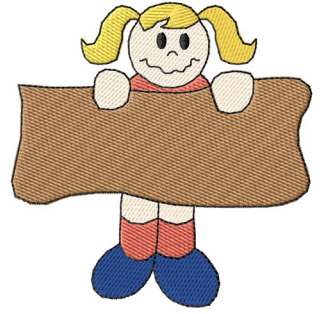

**Name:** Girl with Sign

**SKU:** GSD01-CHG210

**Brand:** Grand Slam Designs

**Unique Colors:** 13 (6 color Stops)

## Unique Colors

	<b>Color Name (Color Code)</b>	<b>Manufacturer - Type</b>
	Super White (1001) [No Color Selected]	madeira - rayon
	Dusty Lilac (1263) [No Color Selected]	madeira - rayon
	Crocus (286)	Exquisite - Polyester 1000m

# Complete Color Sequence

#		Color Name (Color Code)	Manufacturer - Type
1		Super White (1001) [No Color Selected]	madeira - rayon
2		Super White (1001) [No Color Selected]	madeira - rayon
3		Crocus (286)	Exquisite - Polyester 1000m