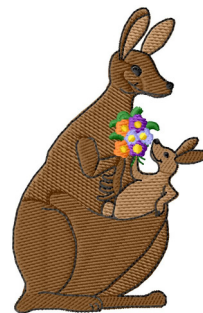

Name: Mom Kangaroo Machine Embroidery Design

SKU: GSD01-CHG204

Brand: Grand Slam Designs

Unique Colors: 13 (9 color Stops)

Unique Colors

	Color Name (Color Code)	Manufacturer - Type
	Super White (1001) [No Color Selected]	madeira - rayon
	Dusty Lilac (1263) [No Color Selected]	madeira - rayon
	Crocus (286)	Exquisite - Polyester 1000m