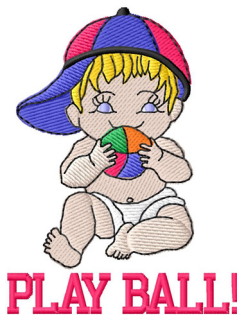

Name: Play Ball!

SKU: GSD01-CHG153T1

Brand: Grand Slam Designs

Unique Colors: 13 (10 color Stops)

Unique Colors

	Color Name (Color Code)	Manufacturer - Type
	Super White (1001) [No Color Selected]	madeira - rayon
	Dusty Lilac (1263) [No Color Selected]	madeira - rayon
	Crocus (286)	Exquisite - Polyester 1000m