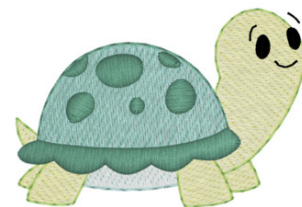

Name: Small Turtle Machine Embroidery Design

SKU: DC01-CH4692

Brand: Dakota Collectibles

Unique Colors: 13 (7 color Stops)

Unique Colors

	Color Name (Color Code)	Manufacturer - Type
	Super White (1001) [No Color Selected]	madeira - rayon
	Dusty Lilac (1263) [No Color Selected]	madeira - rayon
	Crocus (286)	Exquisite - Polyester 1000m

Complete Color Sequence

#		Color Name (Color Code)	Manufacturer - Type
1		Super White (1001) [No Color Selected]	madeira - rayon
2		Super White (1001) [No Color Selected]	madeira - rayon
3		Crocus (286)	Exquisite - Polyester 1000m