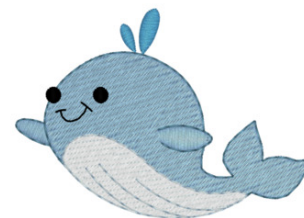

Name: Small Whale Machine Embroidery Design

SKU: DC01-CH4689

Brand: Dakota Collectibles

Unique Colors: 13 (6 color Stops)

Unique Colors

	Color Name (Color Code)	Manufacturer - Type
	Super White (1001) [No Color Selected]	madeira - rayon
	Dusty Lilac (1263) [No Color Selected]	madeira - rayon
	Crocus (286)	Exquisite - Polyester 1000m