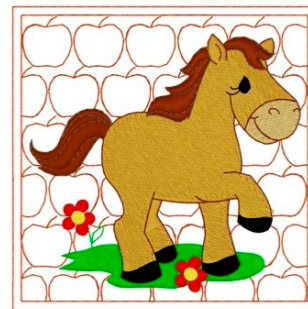

**Name:** Horse Quilt Square Machine Embroidery Design

**SKU:** DC01-CH3997

**Brand:** Dakota Collectibles

**Unique Colors:** 13 (9 color Stops)