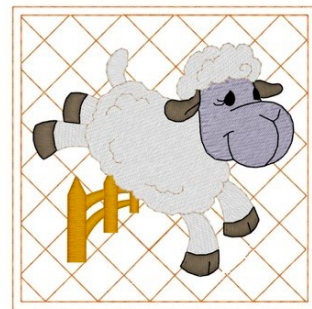

Name: Sheep Quilt Square Machine Embroidery Design

SKU: DC01-CH3996

Brand: Dakota Collectibles

Unique Colors: 13 (6 color Stops)

Unique Colors

	Color Name (Color Code)	Manufacturer - Type
	Super White (1001) [No Color Selected]	madeira - rayon
	Dusty Lilac (1263) [No Color Selected]	madeira - rayon
	Crocus (286)	Exquisite - Polyester 1000m