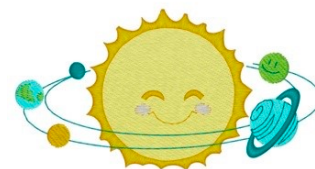

Name: Sun & Planets Machine Embroidery Design

SKU: DC01-CH3973

Brand: Dakota Collectibles

Unique Colors: 13 (7 color Stops)

Unique Colors

	Color Name (Color Code)	Manufacturer - Type
	Super White (1001) [No Color Selected]	madeira - rayon
	Dusty Lilac (1263) [No Color Selected]	madeira - rayon
	Crocus (286)	Exquisite - Polyester 1000m

Complete Color Sequence

#		Color Name (Color Code)	Manufacturer - Type
1		Super White (1001) [No Color Selected]	madeira - rayon
2		Super White (1001) [No Color Selected]	madeira - rayon
3		Crocus (286)	Exquisite - Polyester 1000m