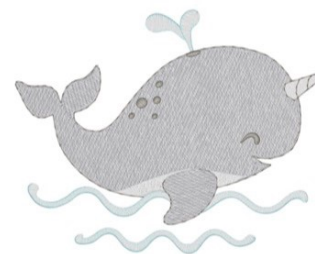

Name: Narwhal Whale

SKU: DC01-CH3947

Brand: Dakota Collectibles

Unique Colors: 13 (5 color Stops)

Unique Colors

	Color Name (Color Code)	Manufacturer - Type
	Super White (1001) [No Color Selected]	madeira - rayon
	Dusty Lilac (1263) [No Color Selected]	madeira - rayon
	Crocus (286)	Exquisite - Polyester 1000m