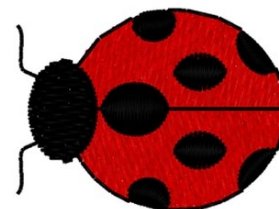

Name: Lady Bug Machine Embroidery Design

SKU: DC01-CH3714

Brand: Dakota Collectibles

Unique Colors: 13 (2 color Stops)

Unique Colors

	Color Name (Color Code)	Manufacturer - Type
	Super White (1001) [No Color Selected]	madeira - rayon
	Dusty Lilac (1263) [No Color Selected]	madeira - rayon
	Crocus (286)	Exquisite - Polyester 1000m

Complete Color Sequence

#		Color Name (Color Code)	Manufacturer - Type
1		Super White (1001) [No Color Selected]	madeira - rayon
2		Super White (1001) [No Color Selected]	madeira - rayon
3		Crocus (286)	Exquisite - Polyester 1000m