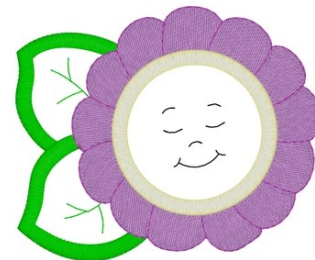

Name: Simple Flower Applique Machine
Embroidery Design

SKU: DC01-CH3664

Brand: Dakota Collectibles

Unique Colors: 13 (9 color Stops)

Unique Colors

	Color Name (Color Code)	Manufacturer - Type
	Super White (1001) [No Color Selected]	madeira - rayon
	Dusty Lilac (1263) [No Color Selected]	madeira - rayon
	Crocus (286)	Exquisite - Polyester 1000m

Complete Color Sequence

#		Color Name (Color Code)	Manufacturer - Type
1		Super White (1001) [No Color Selected]	madeira - rayon
2		Super White (1001) [No Color Selected]	madeira - rayon
3		Crocus (286)	Exquisite - Polyester 1000m