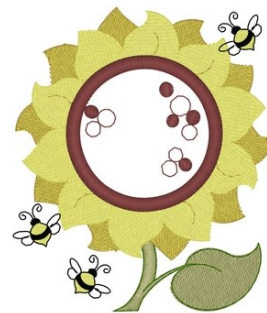

Name: Sunflower Applique Machine Embroidery Design

SKU: DC01-CH3663

Brand: Dakota Collectibles

Unique Colors: 13 (9 color Stops)

Unique Colors

	Color Name (Color Code)	Manufacturer - Type
	Super White (1001) [No Color Selected]	madeira - rayon
	Dusty Lilac (1263) [No Color Selected]	madeira - rayon
	Crocus (286)	Exquisite - Polyester 1000m

Complete Color Sequence

#		Color Name (Color Code)	Manufacturer - Type
1		Super White (1001) [No Color Selected]	madeira - rayon
2		Super White (1001) [No Color Selected]	madeira - rayon
3		Crocus (286)	Exquisite - Polyester 1000m