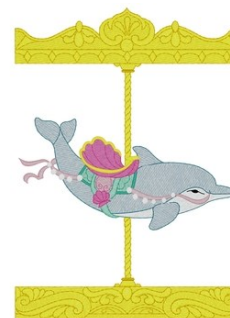

Name: Carousel Dolphin Machine Embroidery Design

SKU: DC01-CH3652

Brand: Dakota Collectibles

Unique Colors: 13 (14 color Stops)

Unique Colors

	Color Name (Color Code)	Manufacturer - Type
	Super White (1001) [No Color Selected]	madeira - rayon
	Dusty Lilac (1263) [No Color Selected]	madeira - rayon
	Crocus (286)	Exquisite - Polyester 1000m