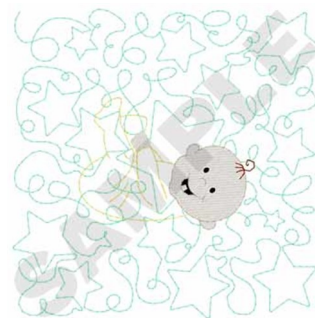

Name: Baby Stipple Applique Machine
Embroidery Design

SKU: DC01-CH3567

Brand: Dakota Collectibles

Unique Colors: 13 (8 color Stops)

Unique Colors

	Color Name (Color Code)	Manufacturer - Type
	Super White (1001) [No Color Selected]	madeira - rayon
	Dusty Lilac (1263) [No Color Selected]	madeira - rayon
	Crocus (286)	Exquisite - Polyester 1000m

Complete Color Sequence

#		Color Name (Color Code)	Manufacturer - Type
1		Super White (1001) [No Color Selected]	madeira - rayon
2		Super White (1001) [No Color Selected]	madeira - rayon
3		Crocus (286)	Exquisite - Polyester 1000m