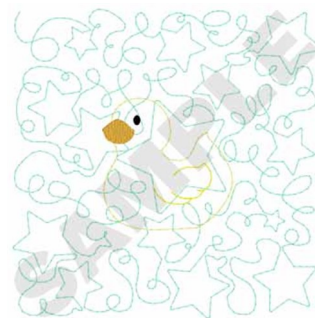

Name: Ducky Stipple Applique Machine
Embroidery Design

SKU: DC01-CH3565

Brand: Dakota Collectibles

Unique Colors: 13 (6 color Stops)

Unique Colors

	Color Name (Color Code)	Manufacturer - Type
	Super White (1001) [No Color Selected]	madeira - rayon
	Dusty Lilac (1263) [No Color Selected]	madeira - rayon
	Crocus (286)	Exquisite - Polyester 1000m

Complete Color Sequence

#		Color Name (Color Code)	Manufacturer - Type
1		Super White (1001) [No Color Selected]	madeira - rayon
2		Super White (1001) [No Color Selected]	madeira - rayon
3		Crocus (286)	Exquisite - Polyester 1000m