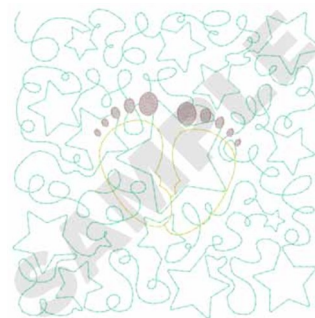

Name: Feet Stipple Applique Machine
Embroidery Design

SKU: DC01-CH3559

Brand: Dakota Collectibles

Unique Colors: 13 (4 color Stops)

Unique Colors

	Color Name (Color Code)	Manufacturer - Type
	Super White (1001) [No Color Selected]	madeira - rayon
	Dusty Lilac (1263) [No Color Selected]	madeira - rayon
	Crocus (286)	Exquisite - Polyester 1000m

Complete Color Sequence

#		Color Name (Color Code)	Manufacturer - Type
1		Super White (1001) [No Color Selected]	madeira - rayon
2		Super White (1001) [No Color Selected]	madeira - rayon
3		Crocus (286)	Exquisite - Polyester 1000m