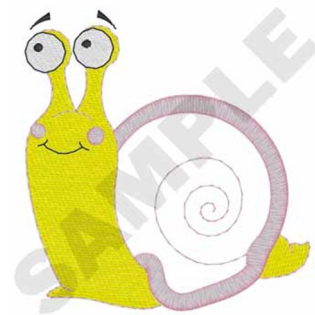

Name: Snail Applique Machine Embroidery Design

SKU: DC01-CH3513

Brand: Dakota Collectibles

Unique Colors: 13 (8 color Stops)

Unique Colors

	Color Name (Color Code)	Manufacturer - Type
	Super White (1001) [No Color Selected]	madeira - rayon
	Dusty Lilac (1263) [No Color Selected]	madeira - rayon
	Crocus (286)	Exquisite - Polyester 1000m

Complete Color Sequence

#		Color Name (Color Code)	Manufacturer - Type
1		Super White (1001) [No Color Selected]	madeira - rayon
2		Super White (1001) [No Color Selected]	madeira - rayon
3		Crocus (286)	Exquisite - Polyester 1000m