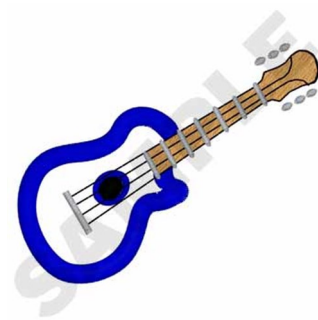

Name: Guitar Applique Machine Embroidery Design

SKU: DC01-CH3507

Brand: Dakota Collectibles

Unique Colors: 13 (6 color Stops)

Unique Colors

	Color Name (Color Code)	Manufacturer - Type
	Super White (1001) [No Color Selected]	madeira - rayon
	Dusty Lilac (1263) [No Color Selected]	madeira - rayon
	Crocus (286)	Exquisite - Polyester 1000m

Complete Color Sequence

#		Color Name (Color Code)	Manufacturer - Type
1		Super White (1001) [No Color Selected]	madeira - rayon
2		Super White (1001) [No Color Selected]	madeira - rayon
3		Crocus (286)	Exquisite - Polyester 1000m