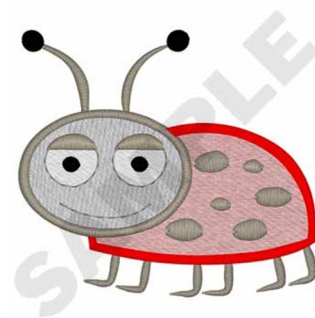

Name: Ladybug Machine Embroidery Design

SKU: DC01-CH3406

Brand: Dakota Collectibles

Unique Colors: 13 (6 color Stops)

Unique Colors

	Color Name (Color Code)	Manufacturer - Type
	Super White (1001) [No Color Selected]	madeira - rayon
	Dusty Lilac (1263) [No Color Selected]	madeira - rayon
	Crocus (286)	Exquisite - Polyester 1000m

Complete Color Sequence

#		Color Name (Color Code)	Manufacturer - Type
1		Super White (1001) [No Color Selected]	madeira - rayon
2		Super White (1001) [No Color Selected]	madeira - rayon
3		Crocus (286)	Exquisite - Polyester 1000m