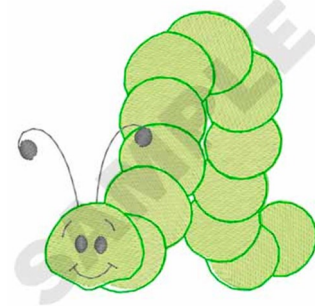

Name: Inch Worm Machine Embroidery Design

SKU: DC01-CH3404

Brand: Dakota Collectibles

Unique Colors: 13 (3 color Stops)

Unique Colors

	Color Name (Color Code)	Manufacturer - Type
	Super White (1001) [No Color Selected]	madeira - rayon
	Dusty Lilac (1263) [No Color Selected]	madeira - rayon
	Crocus (286)	Exquisite - Polyester 1000m

Complete Color Sequence

#		Color Name (Color Code)	Manufacturer - Type
1		Super White (1001) [No Color Selected]	madeira - rayon
2		Super White (1001) [No Color Selected]	madeira - rayon
3		Crocus (286)	Exquisite - Polyester 1000m