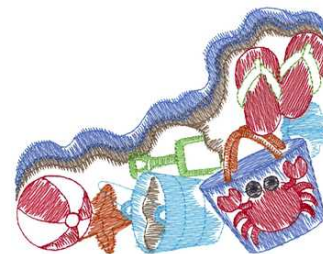

Name: At The Beach Corner Machine
Embroidery Design

SKU: DC01-CH2960

Brand: Dakota Collectibles

Unique Colors: 13 (7 color Stops)

Unique Colors

	Color Name (Color Code)	Manufacturer - Type
	Super White (1001) [No Color Selected]	madeira - rayon
	Dusty Lilac (1263) [No Color Selected]	madeira - rayon
	Crocus (286)	Exquisite - Polyester 1000m

Complete Color Sequence

#		Color Name (Color Code)	Manufacturer - Type
1		Super White (1001) [No Color Selected]	madeira - rayon
2		Super White (1001) [No Color Selected]	madeira - rayon
3		Crocus (286)	Exquisite - Polyester 1000m