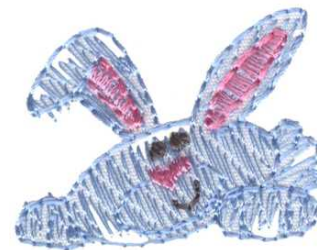

Name: Spring Bunny Accent Machine
Embroidery Design

SKU: DC01-CH2954

Brand: Dakota Collectibles

Unique Colors: 13 (3 color Stops)

Unique Colors

	Color Name (Color Code)	Manufacturer - Type
	Super White (1001) [No Color Selected]	madeira - rayon
	Dusty Lilac (1263) [No Color Selected]	madeira - rayon
	Crocus (286)	Exquisite - Polyester 1000m

Complete Color Sequence

#		Color Name (Color Code)	Manufacturer - Type
1		Super White (1001) [No Color Selected]	madeira - rayon
2		Super White (1001) [No Color Selected]	madeira - rayon
3		Crocus (286)	Exquisite - Polyester 1000m