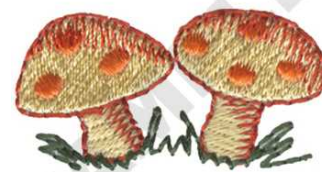

Name: Mushrooms Machine Embroidery Design

SKU: DC01-CH2524

Brand: Dakota Collectibles

Unique Colors: 13 (4 color Stops)

Unique Colors

	Color Name (Color Code)	Manufacturer - Type
	Super White (1001) [No Color Selected]	madeira - rayon
	Dusty Lilac (1263) [No Color Selected]	madeira - rayon
	Crocus (286)	Exquisite - Polyester 1000m

Complete Color Sequence

#		Color Name (Color Code)	Manufacturer - Type
1		Super White (1001) [No Color Selected]	madeira - rayon
2		Super White (1001) [No Color Selected]	madeira - rayon
3		Crocus (286)	Exquisite - Polyester 1000m