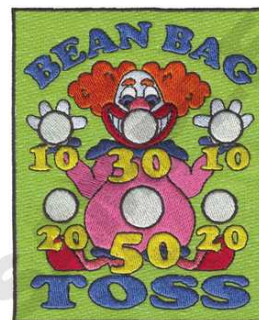

Name: Bean Bag Game Machine Embroidery Design

SKU: DC01-CH2518

Brand: Dakota Collectibles

Unique Colors: 13 (12 color Stops)

Unique Colors

	Color Name (Color Code)	Manufacturer - Type
	Super White (1001) [No Color Selected]	madeira - rayon
	Dusty Lilac (1263) [No Color Selected]	madeira - rayon
	Crocus (286)	Exquisite - Polyester 1000m

Complete Color Sequence

#		Color Name (Color Code)	Manufacturer - Type
1		Super White (1001) [No Color Selected]	madeira - rayon
2		Super White (1001) [No Color Selected]	madeira - rayon
3		Crocus (286)	Exquisite - Polyester 1000m