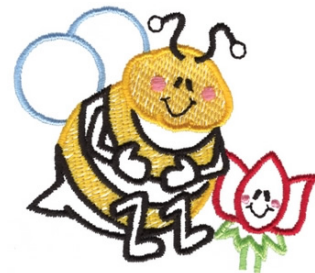

Name: Bumble Bee Machine Embroidery Design

SKU: DC01-CH2304

Brand: Dakota Collectibles

Unique Colors: 13 (6 color Stops)

Unique Colors

	Color Name (Color Code)	Manufacturer - Type
	Super White (1001) [No Color Selected]	madeira - rayon
	Dusty Lilac (1263) [No Color Selected]	madeira - rayon
	Crocus (286)	Exquisite - Polyester 1000m