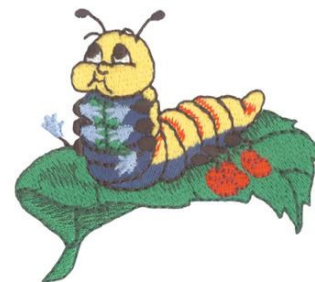

Name: Caterpillar

SKU: DC01-CH2024

Brand: Dakota Collectibles

Unique Colors: 13 (11 color Stops)

Unique Colors

	Color Name (Color Code)	Manufacturer - Type
	Super White (1001) [No Color Selected]	madeira - rayon
	Dusty Lilac (1263) [No Color Selected]	madeira - rayon
	Crocus (286)	Exquisite - Polyester 1000m