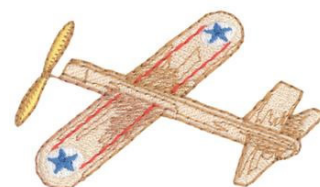

Name: Balsa Wood Airplane

SKU: DC01-CH2018

Brand: Dakota Collectibles

Unique Colors: 13 (6 color Stops)

Unique Colors

	Color Name (Color Code)	Manufacturer - Type
	Super White (1001) [No Color Selected]	madeira - rayon
	Dusty Lilac (1263) [No Color Selected]	madeira - rayon
	Crocus (286)	Exquisite - Polyester 1000m

Complete Color Sequence

#		Color Name (Color Code)	Manufacturer - Type
1		Super White (1001) [No Color Selected]	madeira - rayon
2		Super White (1001) [No Color Selected]	madeira - rayon
3		Crocus (286)	Exquisite - Polyester 1000m