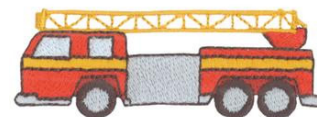

Name: Fire Truck Machine Embroidery Design

SKU: DC01-CH2016

Brand: Dakota Collectibles

Unique Colors: 13 (6 color Stops)

Unique Colors

	Color Name (Color Code)	Manufacturer - Type
	Super White (1001) [No Color Selected]	madeira - rayon
	Dusty Lilac (1263) [No Color Selected]	madeira - rayon
	Crocus (286)	Exquisite - Polyester 1000m

Complete Color Sequence

#		Color Name (Color Code)	Manufacturer - Type
1		Super White (1001) [No Color Selected]	madeira - rayon
2		Super White (1001) [No Color Selected]	madeira - rayon
3		Crocus (286)	Exquisite - Polyester 1000m