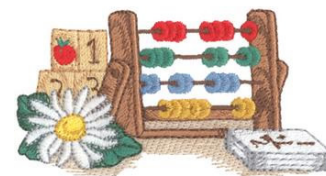

Name: Childrens Abacus Machine Embroidery Design

SKU: DC01-CH1994

Brand: Dakota Collectibles

Unique Colors: 13 (14 color Stops)

Unique Colors

	Color Name (Color Code)	Manufacturer - Type
	Super White (1001) [No Color Selected]	madeira - rayon
	Dusty Lilac (1263) [No Color Selected]	madeira - rayon
	Crocus (286)	Exquisite - Polyester 1000m

Complete Color Sequence

#		Color Name (Color Code)	Manufacturer - Type
1		Super White (1001) [No Color Selected]	madeira - rayon
2		Super White (1001) [No Color Selected]	madeira - rayon
3		Crocus (286)	Exquisite - Polyester 1000m