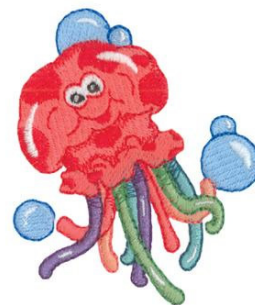

Name: Jellyfish Machine Embroidery Design

SKU: DC01-CH1942

Brand: Dakota Collectibles

Unique Colors: 13 (16 color Stops)

Unique Colors

	Color Name (Color Code)	Manufacturer - Type
	Super White (1001) [No Color Selected]	madeira - rayon
	Dusty Lilac (1263) [No Color Selected]	madeira - rayon
	Crocus (286)	Exquisite - Polyester 1000m

Complete Color Sequence

#		Color Name (Color Code)	Manufacturer - Type
1		Super White (1001) [No Color Selected]	madeira - rayon
2		Super White (1001) [No Color Selected]	madeira - rayon
3		Crocus (286)	Exquisite - Polyester 1000m