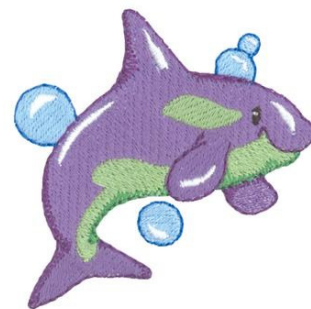

Name: Killer Whale Machine Embroidery Design

SKU: DC01-CH1941

Brand: Dakota Collectibles

Unique Colors: 13 (8 color Stops)

Unique Colors

	Color Name (Color Code)	Manufacturer - Type
	Super White (1001) [No Color Selected]	madeira - rayon
	Dusty Lilac (1263) [No Color Selected]	madeira - rayon
	Crocus (286)	Exquisite - Polyester 1000m

Complete Color Sequence

#		Color Name (Color Code)	Manufacturer - Type
1		Super White (1001) [No Color Selected]	madeira - rayon
2		Super White (1001) [No Color Selected]	madeira - rayon
3		Crocus (286)	Exquisite - Polyester 1000m