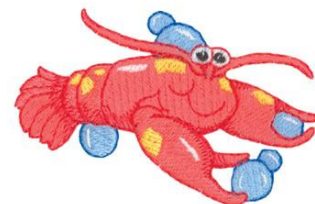

Name: Lobster Machine Embroidery Design

SKU: DC01-CH1936

Brand: Dakota Collectibles

Unique Colors: 13 (8 color Stops)

Unique Colors

	Color Name (Color Code)	Manufacturer - Type
	Super White (1001) [No Color Selected]	madeira - rayon
	Dusty Lilac (1263) [No Color Selected]	madeira - rayon
	Crocus (286)	Exquisite - Polyester 1000m

Complete Color Sequence

#		Color Name (Color Code)	Manufacturer - Type
1		Super White (1001) [No Color Selected]	madeira - rayon
2		Super White (1001) [No Color Selected]	madeira - rayon
3		Crocus (286)	Exquisite - Polyester 1000m