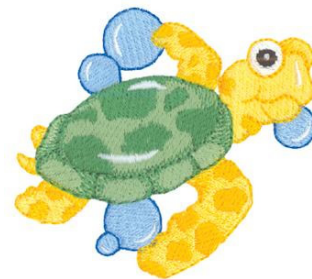

Name: Sea Turtle

SKU: DC01-CH1919

Brand: Dakota Collectibles

Unique Colors: 13 (9 color Stops)

Unique Colors

	Color Name (Color Code)	Manufacturer - Type
	Super White (1001) [No Color Selected]	madeira - rayon
	Dusty Lilac (1263) [No Color Selected]	madeira - rayon
	Crocus (286)	Exquisite - Polyester 1000m

Complete Color Sequence

#		Color Name (Color Code)	Manufacturer - Type
1		Super White (1001) [No Color Selected]	madeira - rayon
2		Super White (1001) [No Color Selected]	madeira - rayon
3		Crocus (286)	Exquisite - Polyester 1000m