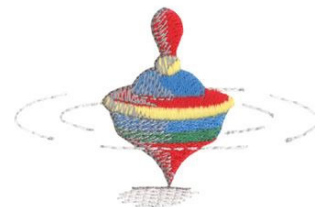

Name: Spinning Top Machine Embroidery Design

SKU: DC01-CH1888

Brand: Dakota Collectibles

Unique Colors: 13 (7 color Stops)

Unique Colors

	Color Name (Color Code)	Manufacturer - Type
	Super White (1001) [No Color Selected]	madeira - rayon
	Dusty Lilac (1263) [No Color Selected]	madeira - rayon
	Crocus (286)	Exquisite - Polyester 1000m

Complete Color Sequence

#		Color Name (Color Code)	Manufacturer - Type
1		Super White (1001) [No Color Selected]	madeira - rayon
2		Super White (1001) [No Color Selected]	madeira - rayon
3		Crocus (286)	Exquisite - Polyester 1000m