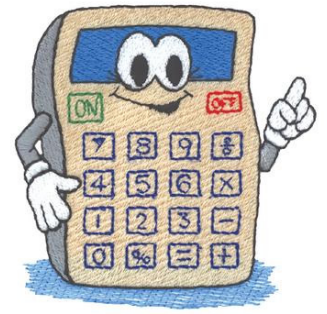

Name: Calculator Machine Embroidery Design

SKU: DC01-CH1833

Brand: Dakota Collectibles

Unique Colors: 13 (8 color Stops)

Unique Colors

	Color Name (Color Code)	Manufacturer - Type
	Super White (1001) [No Color Selected]	madeira - rayon
	Dusty Lilac (1263) [No Color Selected]	madeira - rayon
	Crocus (286)	Exquisite - Polyester 1000m