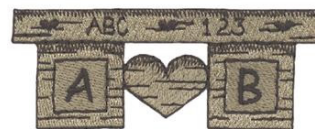

**Name:** Block Shelf Machine Embroidery Design

**SKU:** DC01-CH1802

**Brand:** Dakota Collectibles

**Unique Colors:** 13 (2 color Stops)

## Unique Colors

	<b>Color Name (Color Code)</b>	<b>Manufacturer - Type</b>
	Super White (1001) [No Color Selected]	madeira - rayon
	Dusty Lilac (1263) [No Color Selected]	madeira - rayon
	Crocus (286)	Exquisite - Polyester 1000m

# Complete Color Sequence

#		Color Name (Color Code)	Manufacturer - Type
1		Super White (1001) [No Color Selected]	madeira - rayon
2		Super White (1001) [No Color Selected]	madeira - rayon
3		Crocus (286)	Exquisite - Polyester 1000m