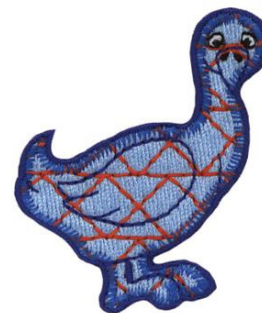

Name: Goose Machine Embroidery Design

SKU: DC01-CH1707

Brand: Dakota Collectibles

Unique Colors: 13 (6 color Stops)

Unique Colors

	Color Name (Color Code)	Manufacturer - Type
	Super White (1001) [No Color Selected]	madeira - rayon
	Dusty Lilac (1263) [No Color Selected]	madeira - rayon
	Crocus (286)	Exquisite - Polyester 1000m

Complete Color Sequence

#		Color Name (Color Code)	Manufacturer - Type
1		Super White (1001) [No Color Selected]	madeira - rayon
2		Super White (1001) [No Color Selected]	madeira - rayon
3		Crocus (286)	Exquisite - Polyester 1000m