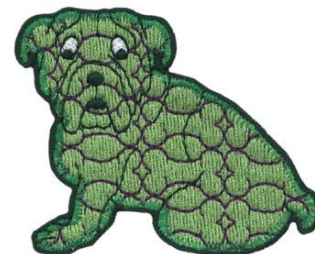

Name: Bulldog Of Bones Machine Embroidery Design

SKU: DC01-CH1703

Brand: Dakota Collectibles

Unique Colors: 13 (5 color Stops)

Unique Colors

	Color Name (Color Code)	Manufacturer - Type
	Super White (1001) [No Color Selected]	madeira - rayon
	Dusty Lilac (1263) [No Color Selected]	madeira - rayon
	Crocus (286)	Exquisite - Polyester 1000m

Complete Color Sequence

#		Color Name (Color Code)	Manufacturer - Type
1		Super White (1001) [No Color Selected]	madeira - rayon
2		Super White (1001) [No Color Selected]	madeira - rayon
3		Crocus (286)	Exquisite - Polyester 1000m