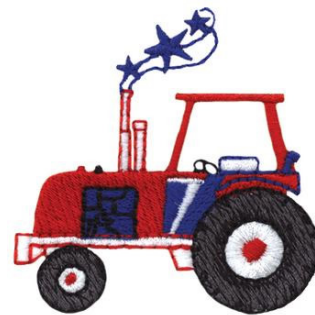

Name: Great American Tractor Machine
Embroidery Design

SKU: DC01-CH1691

Brand: Dakota Collectibles

Unique Colors: 13 (6 color Stops)

Unique Colors

	Color Name (Color Code)	Manufacturer - Type
	Super White (1001) [No Color Selected]	madeira - rayon
	Dusty Lilac (1263) [No Color Selected]	madeira - rayon
	Crocus (286)	Exquisite - Polyester 1000m