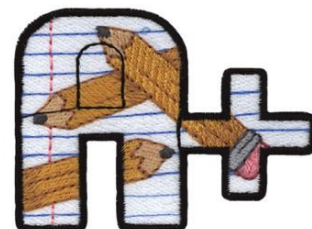

Name: A + Machine Embroidery Design

SKU: DC01-CH1673

Brand: Dakota Collectibles

Unique Colors: 13 (10 color Stops)

Unique Colors

	Color Name (Color Code)	Manufacturer - Type
	Super White (1001) [No Color Selected]	madeira - rayon
	Dusty Lilac (1263) [No Color Selected]	madeira - rayon
	Crocus (286)	Exquisite - Polyester 1000m

Complete Color Sequence

#		Color Name (Color Code)	Manufacturer - Type
1		Super White (1001) [No Color Selected]	madeira - rayon
2		Super White (1001) [No Color Selected]	madeira - rayon
3		Crocus (286)	Exquisite - Polyester 1000m