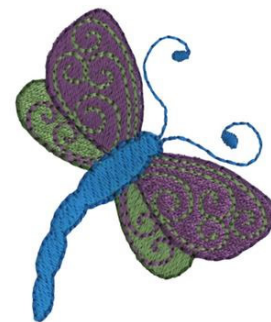

Name: Dragonfly Machine Embroidery Design

SKU: DC01-CH1614

Brand: Dakota Collectibles

Unique Colors: 13 (7 color Stops)

Unique Colors

	Color Name (Color Code)	Manufacturer - Type
	Super White (1001) [No Color Selected]	madeira - rayon
	Dusty Lilac (1263) [No Color Selected]	madeira - rayon
	Crocus (286)	Exquisite - Polyester 1000m

Complete Color Sequence

#		Color Name (Color Code)	Manufacturer - Type
1		Super White (1001) [No Color Selected]	madeira - rayon
2		Super White (1001) [No Color Selected]	madeira - rayon
3		Crocus (286)	Exquisite - Polyester 1000m