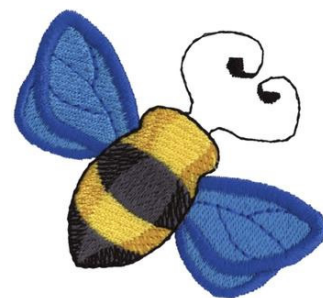

Name: Bee Machine Embroidery Design

SKU: DC01-CH1612

Brand: Dakota Collectibles

Unique Colors: 13 (6 color Stops)

Unique Colors

	Color Name (Color Code)	Manufacturer - Type
	Super White (1001) [No Color Selected]	madeira - rayon
	Dusty Lilac (1263) [No Color Selected]	madeira - rayon
	Crocus (286)	Exquisite - Polyester 1000m

Complete Color Sequence

#		Color Name (Color Code)	Manufacturer - Type
1		Super White (1001) [No Color Selected]	madeira - rayon
2		Super White (1001) [No Color Selected]	madeira - rayon
3		Crocus (286)	Exquisite - Polyester 1000m