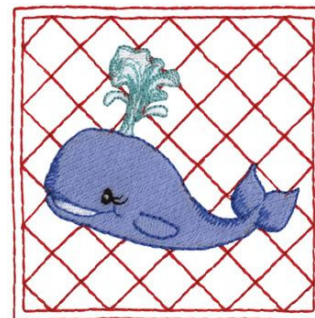

Name: Whale Machine Embroidery Design

SKU: DC01-CH1603

Brand: Dakota Collectibles

Unique Colors: 13 (7 color Stops)

Unique Colors

	Color Name (Color Code)	Manufacturer - Type
	Super White (1001) [No Color Selected]	madeira - rayon
	Dusty Lilac (1263) [No Color Selected]	madeira - rayon
	Crocus (286)	Exquisite - Polyester 1000m